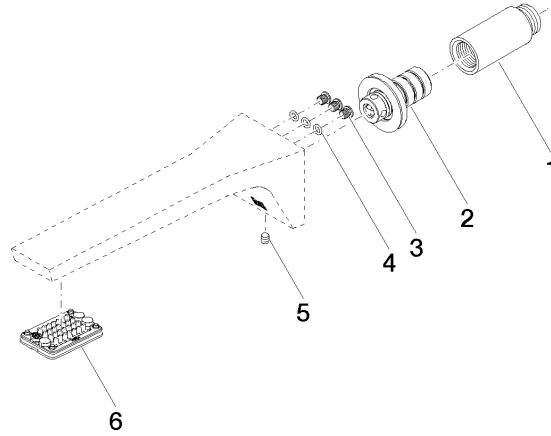

**CL.1 Wall-mounted basin spout without pop-up waste - Dark Chrome**

CL.1

13 800 705

- 200mm projection
- fixed spout
- rectangular spray pattern with 40 individual jets
- hole diameter 37 mm
- lead-free
- 1/2" connection
- plug-link mounting
- max. flow 4.5 l/min
- This product can help a building meet the requirements of Green Building Rating Systems, e.g. LEED®, BREEAM®, DGNB

mm [inches]

Flow rate chart

Certificates

IAPMO\_N-4976. IAPMO\_6397.

13 800 705

Parts for other finishes can be found here: [Chrome](#)

### Spare parts list

No.	Item Number	Name	Quantity used	Delivery time
1	09 24 03 081 10 90	extension	1	2
2	90 24 03 108 01 90	nipple set	1	2
3	09 30 30 113 20 90	screw	3	2
4	09 14 10 001 90	seal	3	2
5	90 31 11 004 00 90	pin	1	2
6	90 11 02 297 00 90	aerator	1	2